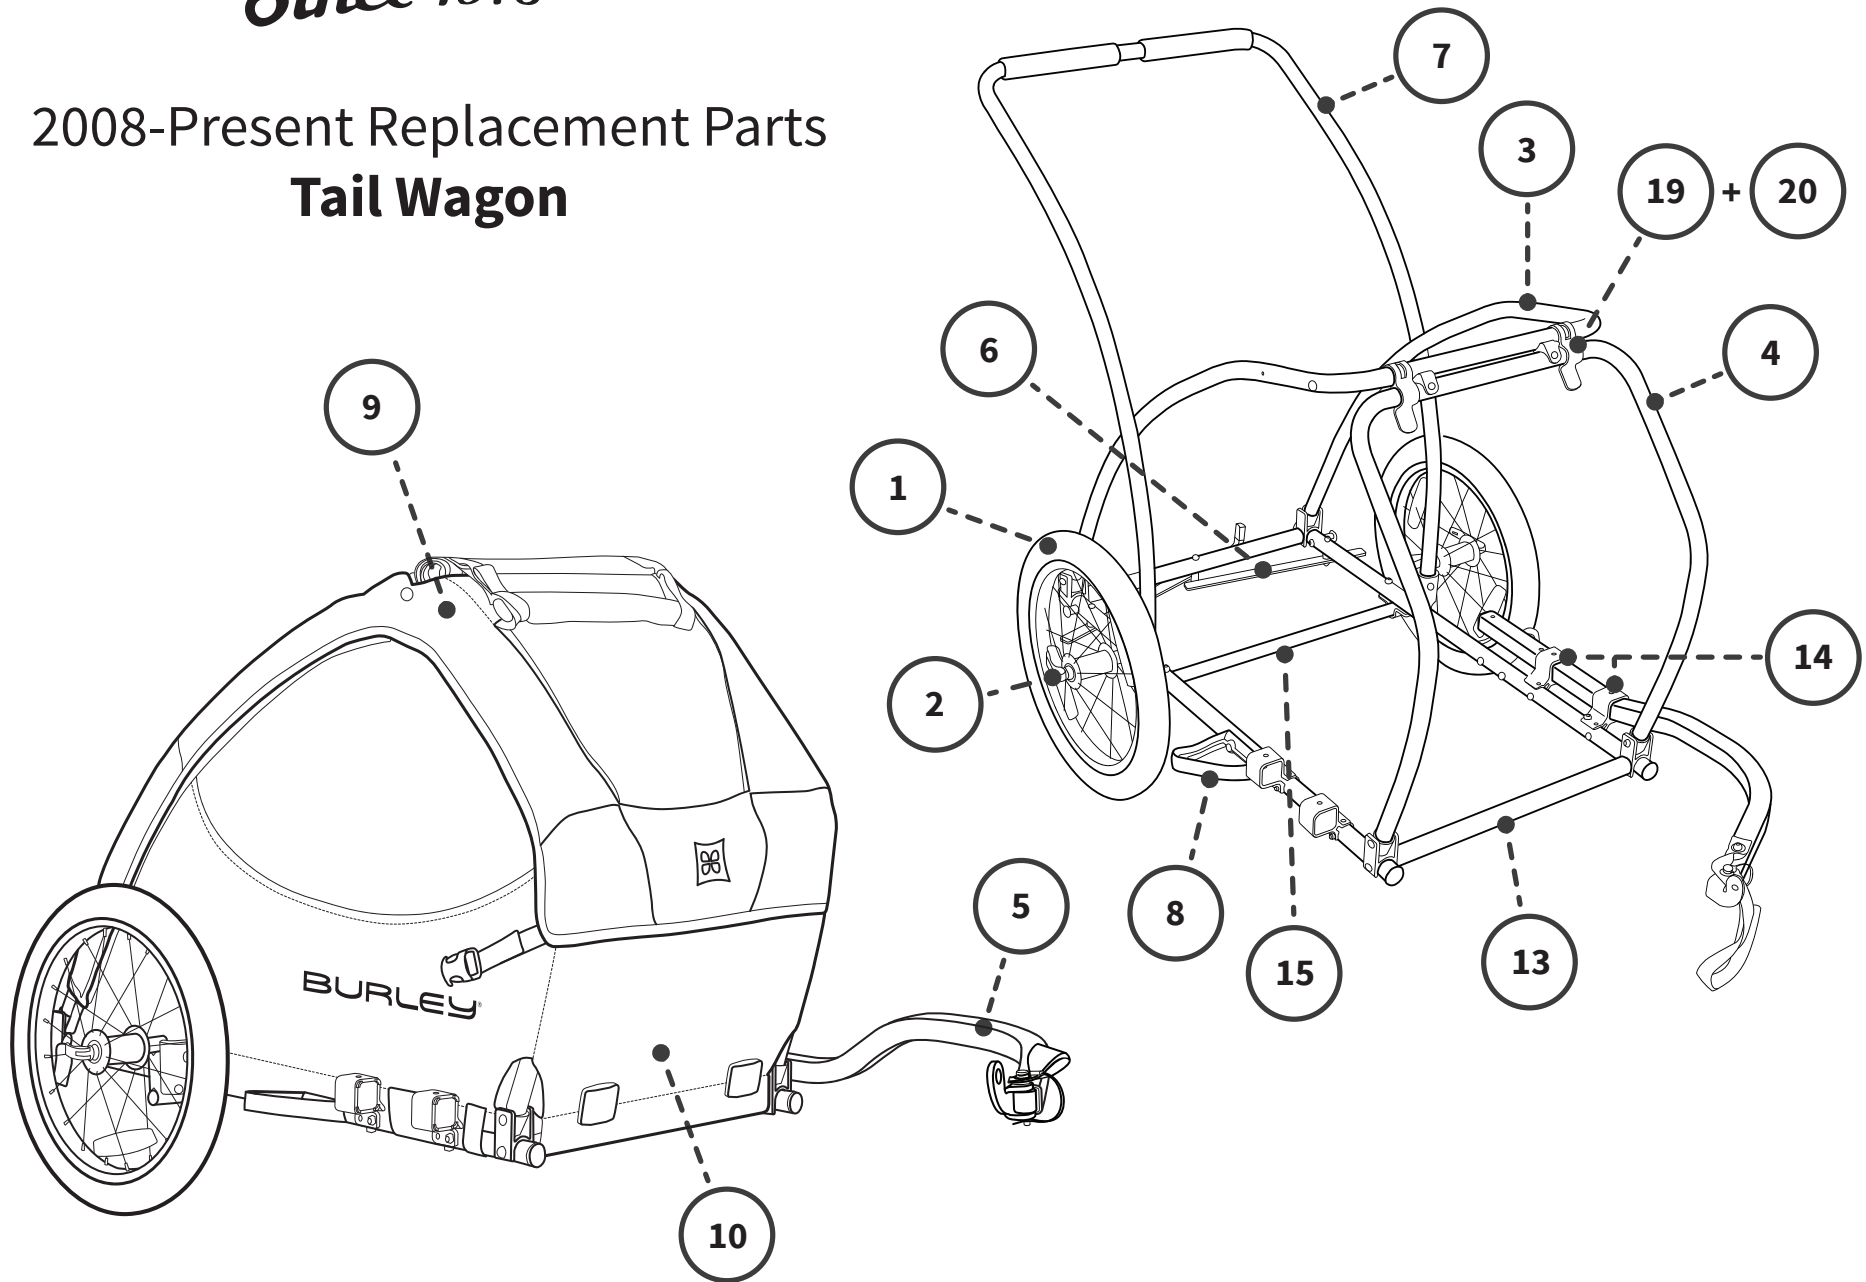

BURLEY®

Since 1978

2008-Present Replacement Parts Tail Wagon

2008-Present Replacement Parts: Tailwagon

Number	Description	Part Number		
		2008	2009-13	2014-
1	16" Wheel Assy, W/QR	160015		160014
2	Quick Release Axle	864001		
3	Rear Upper Frame Assy (includes latches)	250115		
4	Front Upper Frame Assy	250117		
5	Towbar Assembly	250122		
6	Brake Assembly	250132		
7	Handle Assembly	250144		
8	Wheel Guard Kit (2014+ pictured)	250134		250160
9	Cover	250429		
10	Side Panel/Front	250294		
11	Floor with Covering	950017		
12	Tailgate	250139		
13	Lower Frame Kit	950018		950210
14	Towbar Reciever Kit	950019		
15	Axle Assembly	950020		
16	Flex Connector w/ Hitch Safety Strap	950038		
17	Flag Kit, 6', 2PC	960009		
18	Steel Hitch, 12.2mm	960116		
19	Frame Latch (Single)	250176		
20	Frame Latch (Pair)	950193		
21	Hitch Pin	4118800		
22	Wheel Bearing Kit	950121		